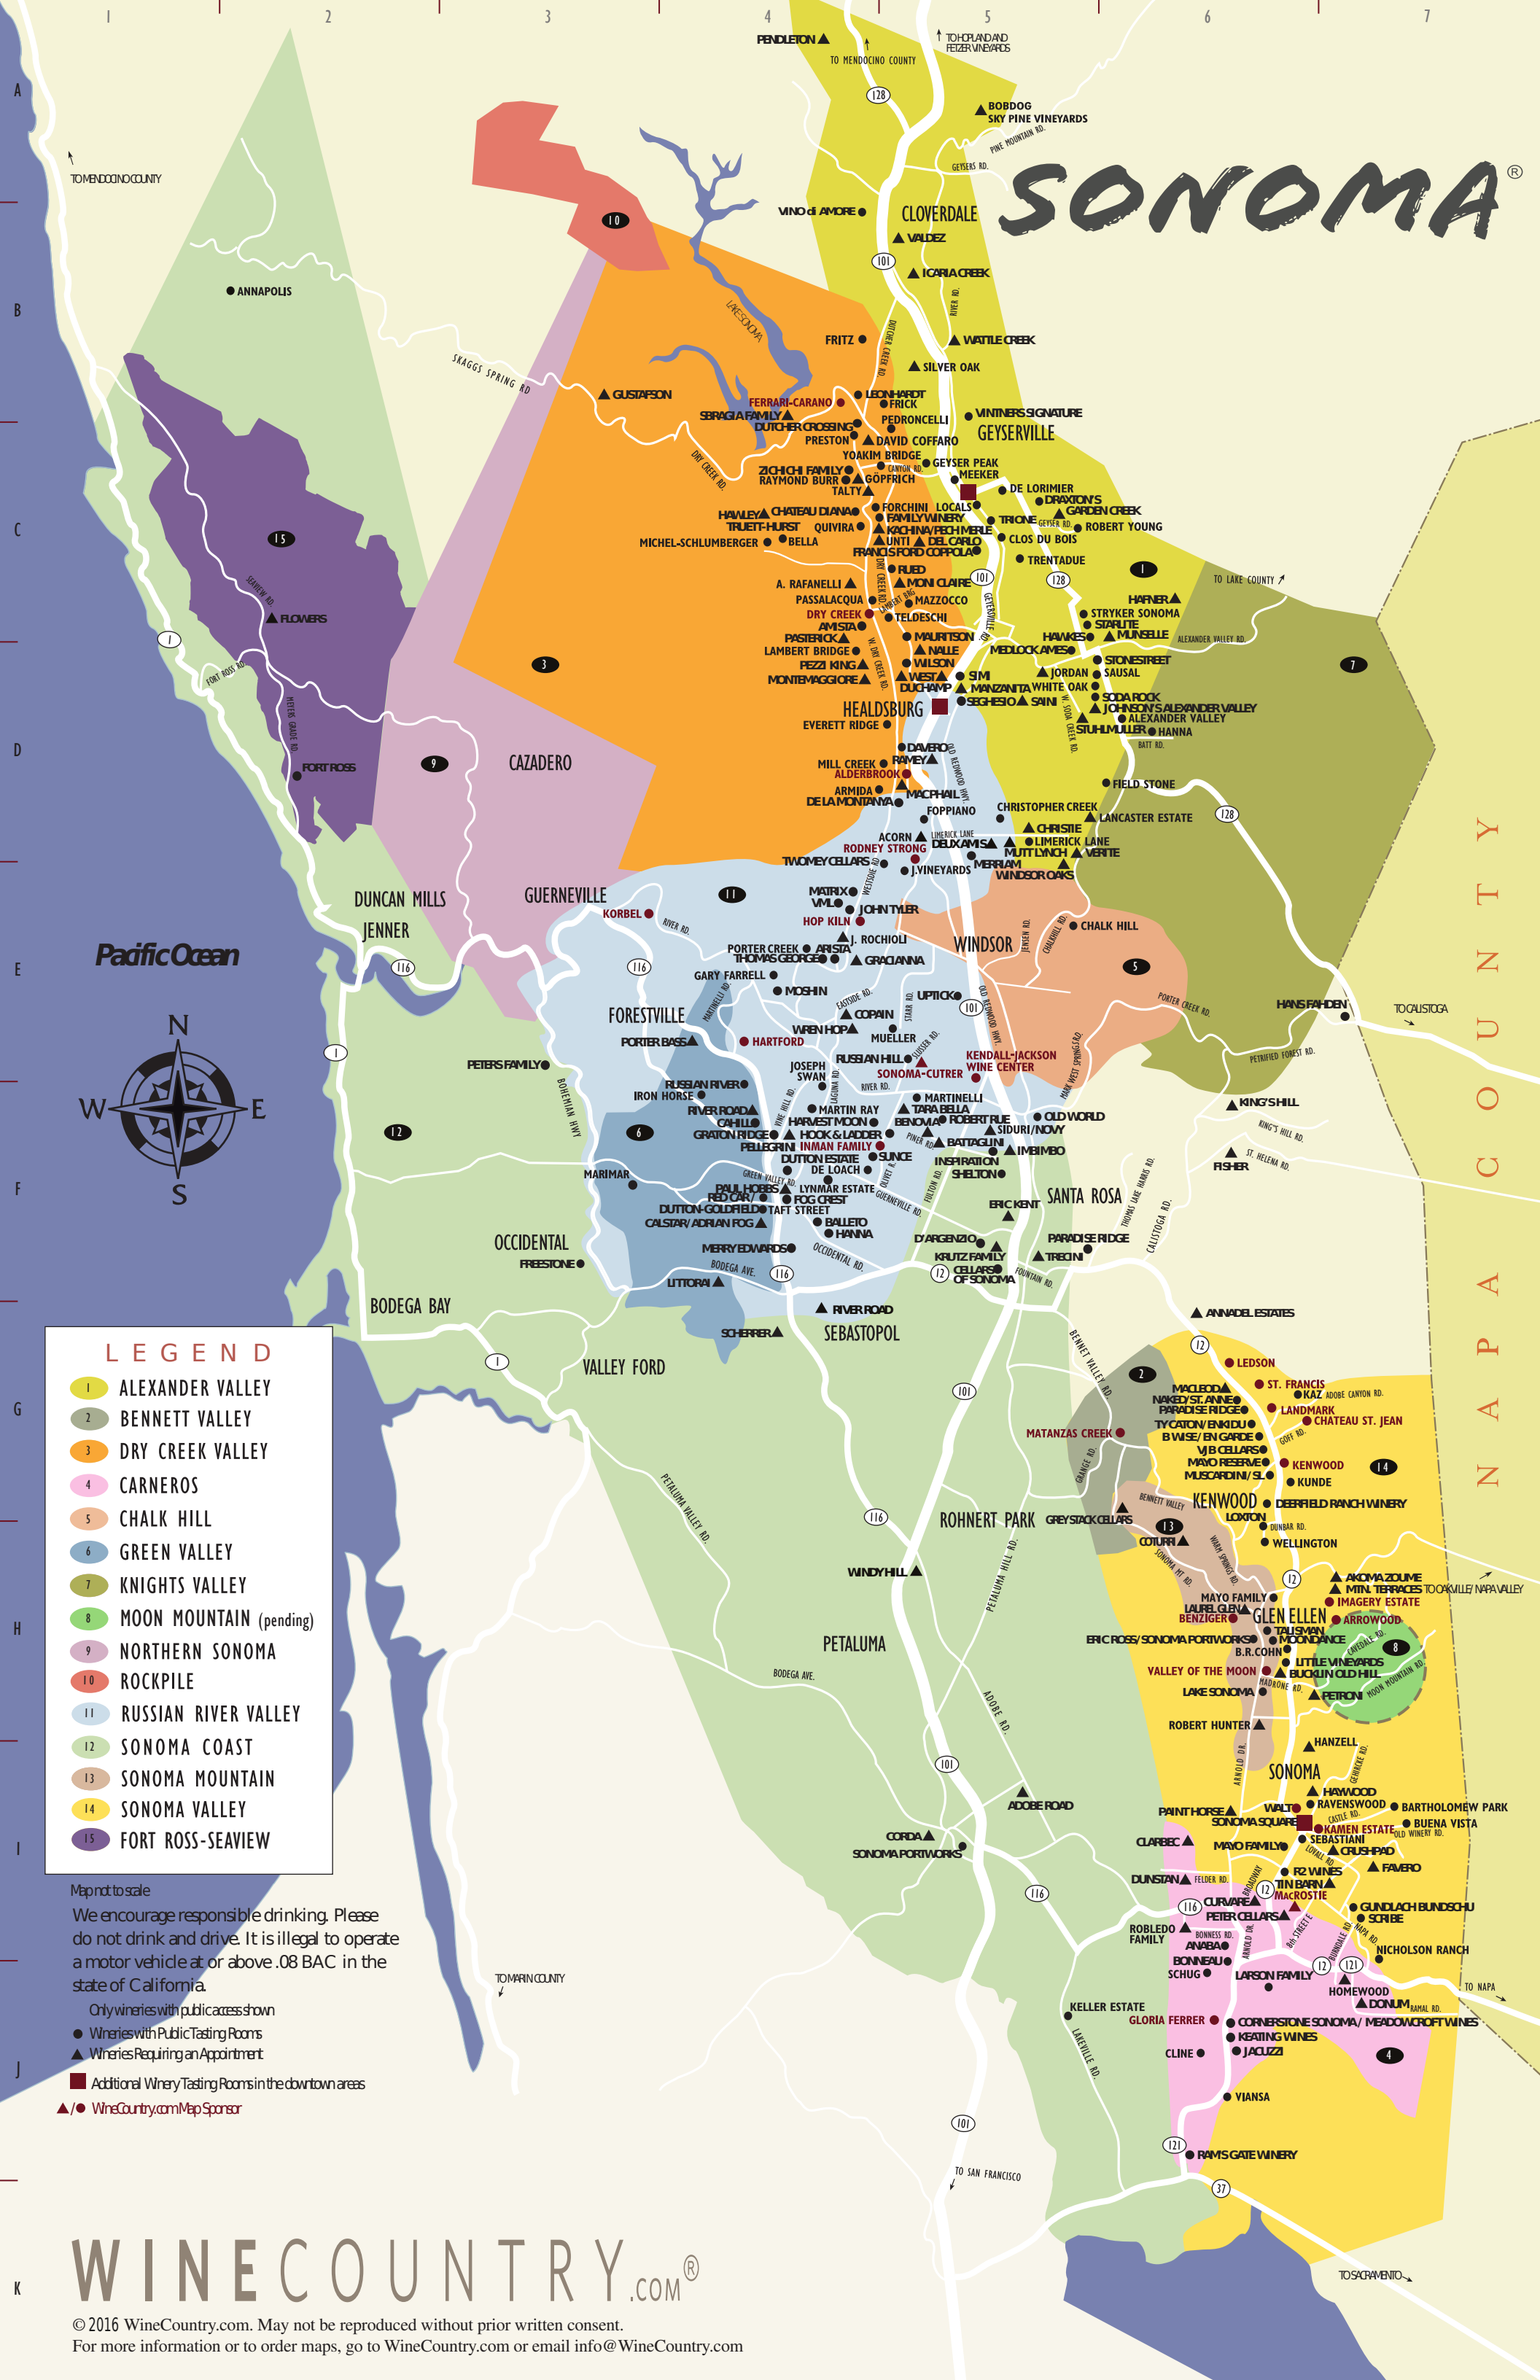

# SONOMA

## LEGEND

- 1 ALEXANDER VALLEY
- 2 BENNETT VALLEY
- 3 DRY CREEK VALLEY
- 4 CARNEROS
- 5 CHALK HILL
- 6 GREEN VALLEY
- 7 KNIGHTS VALLEY
- 8 MOON MOUNTAIN (pending)
- 9 NORTHERN SONOMA
- 10 ROCKPILE
- 11 RUSSIAN RIVER VALLEY
- 12 SONOMA COAST
- 13 SONOMA MOUNTAIN
- 14 SONOMA VALLEY
- 15 FORT ROSS-SEAVIEW

Map not to scale  
 We encourage responsible drinking. Please do not drink and drive. It is illegal to operate a motor vehicle at or above .08 BAC in the state of California.

- Only wineries with public access shown
- Wineries with Public Tasting Rooms
- ▲ Wineries Requiring an Appointment
- Additional Winery Tasting Rooms in the downtown areas
- ▲/● WineCountry.com Map Sponsor